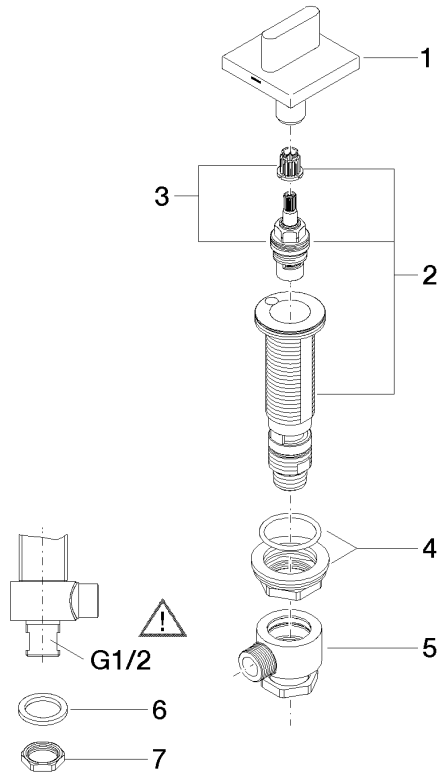

20 000 706

- hole diameter valve 32 mm
- rosette 60 x 60 mm
- with hot marking

	Brushed Champagne (22kt Gold)	20 000 706-46
	Chrome	20 000 706-00
	Brushed Platinum	20 000 706-06
	Dark Chrome	20 000 706-19
	Champagne (22kt Gold)	20 000 706-47
	Brushed Dark Platinum	20 000 706-99

20 000 706

mm [inches]

Flow rate chart

Certificates

WRAS_2103001.

20 000 706

Parts for other finishes can be found here: [Chrome](#)

Spare parts list

No.	Item Number	Name	Quantity used	Delivery time
1	90 20 70 051 05-46	handle (hot)	1	30
2	04 17 11 058 32 90	side panel	1	2
3	90 90 03 132 00 90	top	1	2
4	04 23 10 032 78 90	fixing set	1	2
5	04 17 11 023 10 90	distributor	1	2
6	90 23 30 040 00-46	threaded connector	1	-
Spare part can no longer be ordered, please order the replacement item				
7	09 30 11 059 90	disc	1	2
8	09 23 10 012 90	nut	1	2