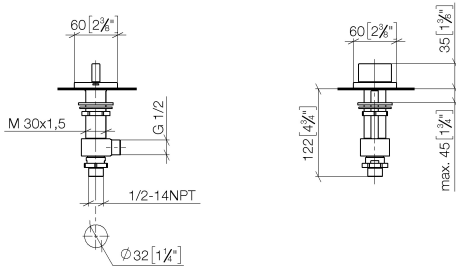

20 000 706

- hole diameter valve 32 mm
- rosette 60 x 60 mm
- with hot marking

	Brushed Champagne (22kt Gold)	20 000 706-46
	Chrome	20 000 706-00
	Brushed Platinum	20 000 706-06
	Dark Chrome	20 000 706-19
	Champagne (22kt Gold)	20 000 706-47
	Brushed Dark Platinum	20 000 706-99

20 000 706

mm [inches]

Flow rate chart

Certificates

WRAS_2103001.

20 000 706

Parts for other finishes can be found here: [Chrome](#)

Spare parts list

No.	Item Number	Name	Quantity used	Delivery time
1	90 20 70 051 05-46	handle (hot)	1	30
2	04 17 11 058 32 90	side panel	1	2
3	90 90 03 132 00 90	top	1	2
4	04 23 10 032 78 90	fixing set	1	2
5	04 17 11 023 10 90	distributor	1	2
6	90 23 30 040 00-46	threaded connector	1	-
Spare part can no longer be ordered, please order the replacement item				
7	09 30 11 059 90	disc	1	2
8	09 23 10 012 90	nut	1	2